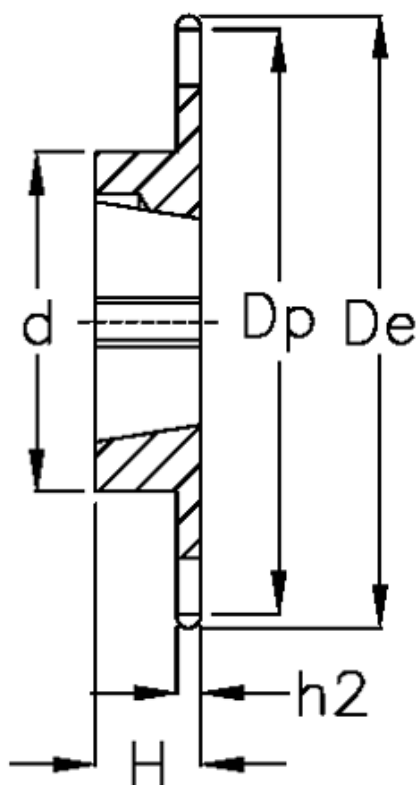

Data Sheet

Article number: 616031006018

Description: Taperbored sprocket 10 B-1 Z=18 simplex
for bushing 1610

Measures

C	= 1.6
d	= 75
De	= 98.3
Dp	= 91.42
For bush	= 1610
For chain size	= 5/8" x 3/8"
For chain type	= 10 B-1
H	= 25

h1	= 9.1
Material	= Stål
Number of teeth	= 18